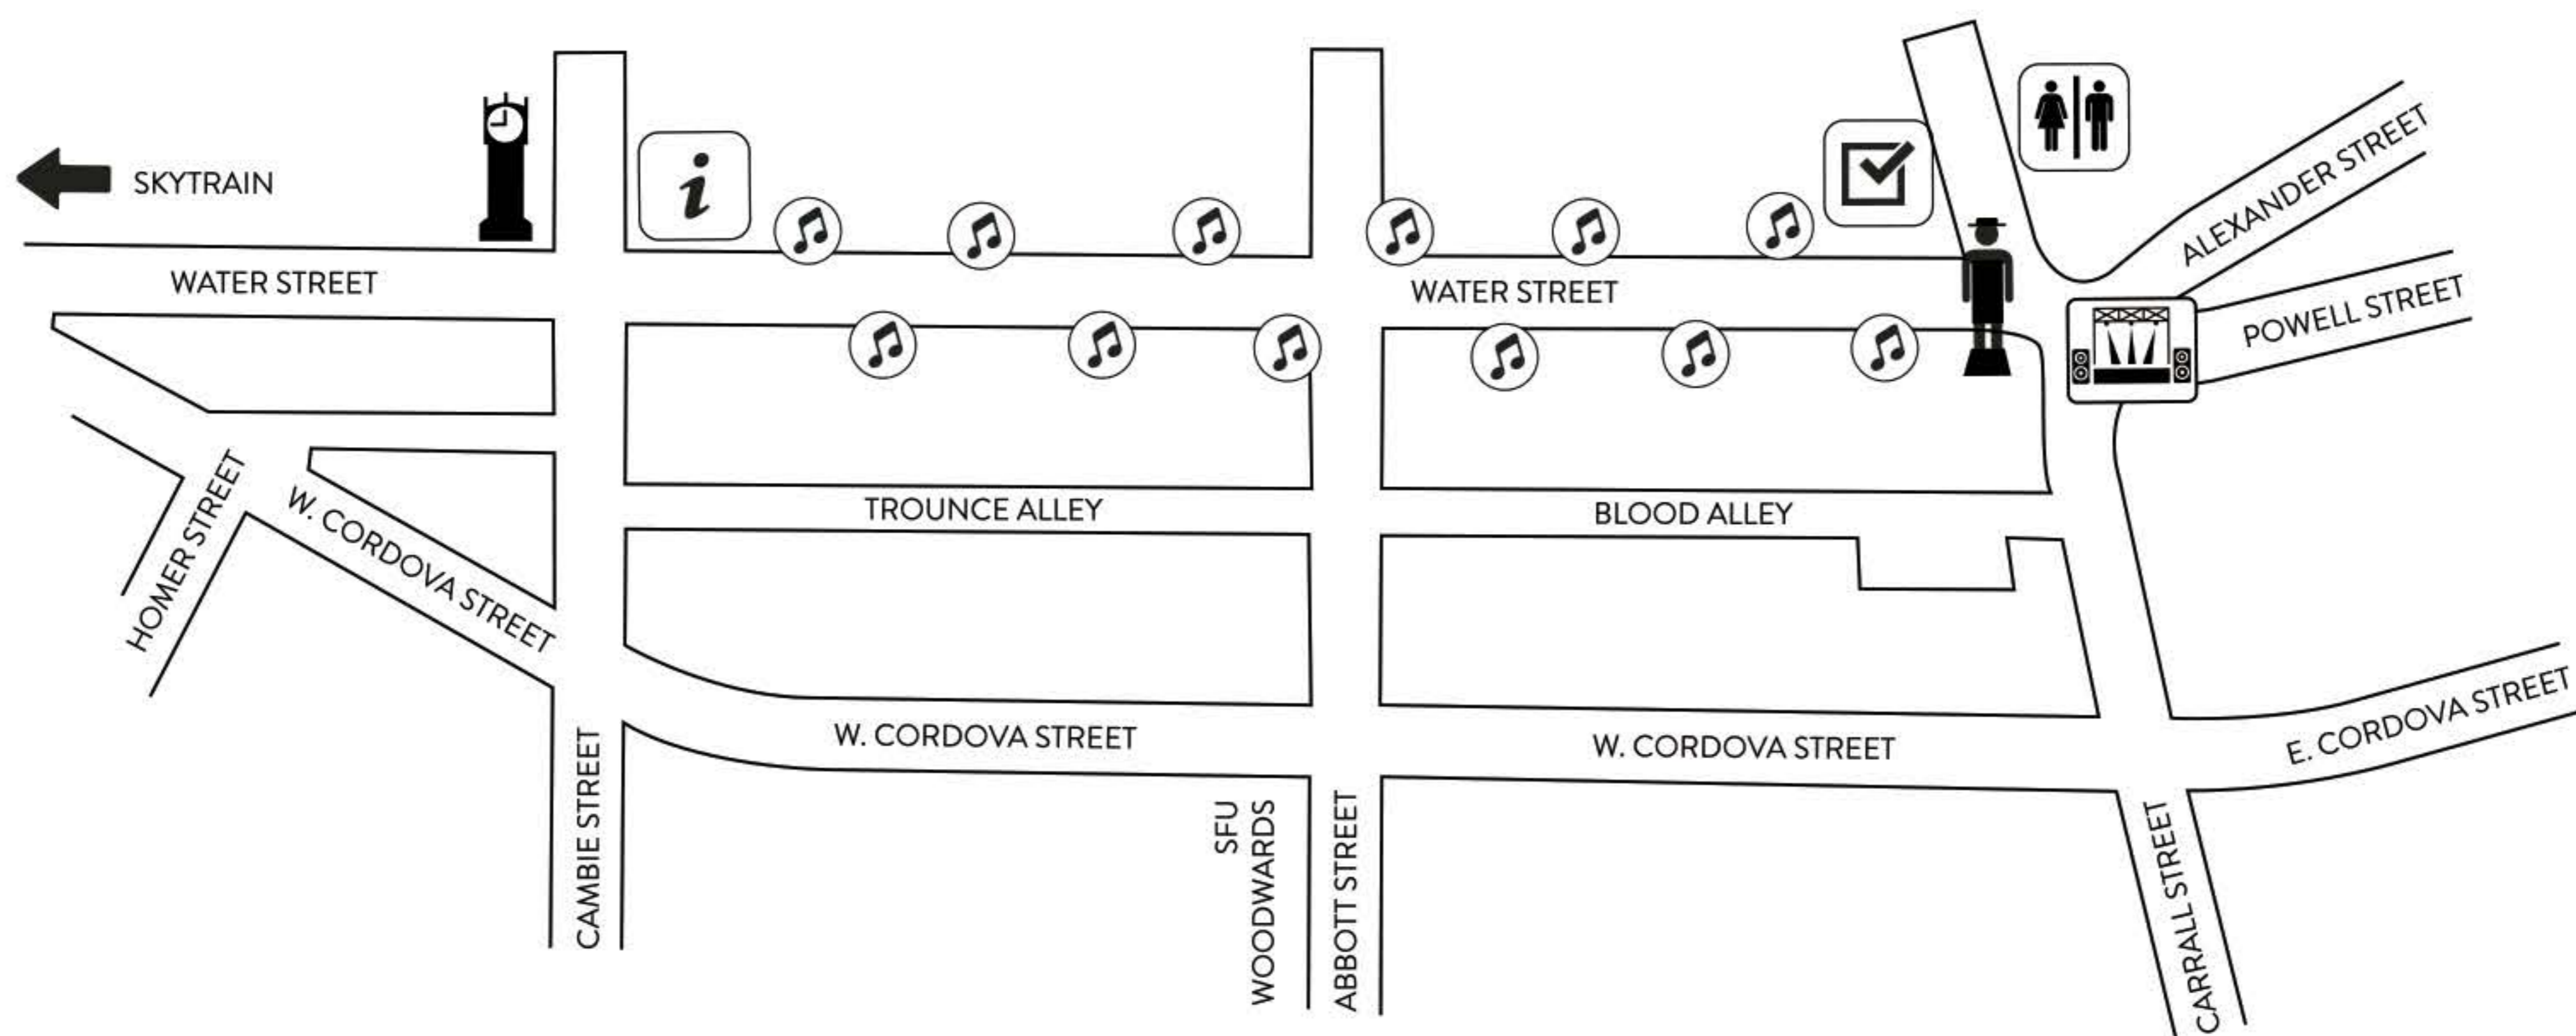

EVENING FESTIVITIES

6PM – YULE DUEL KICK-OFF

Join our emcee and Jen Hodge to begin the festivities.

6.30-7.15PM – STREET CAROLLING &- VOTING

Enjoy performances by 20 choirs along Water Street and pick your favourites.

7.15PM – PARADE OF CHOIRS

Follow the Carnival Band to the main stage event.

7.30PM – MAIN STAGE FINALE

Meet our judges and enjoy featured guest performer, Marcus Mosely.

8PM – IT'S DUEL TIME

We present the Top Fundraising Choir award. Enjoy duels in the Most Creative Performance, Best Vocal Performance, and People's Choice categories.

8.30PM – GOODNIGHT YULE DUEL 2017

See you next year. Visit yuleduel.com and make your donation to support May's Place.

GASTOWN

Stage

Snacks

Washroom

Information

Voting Booth

Gassy Jack

Steam Clock