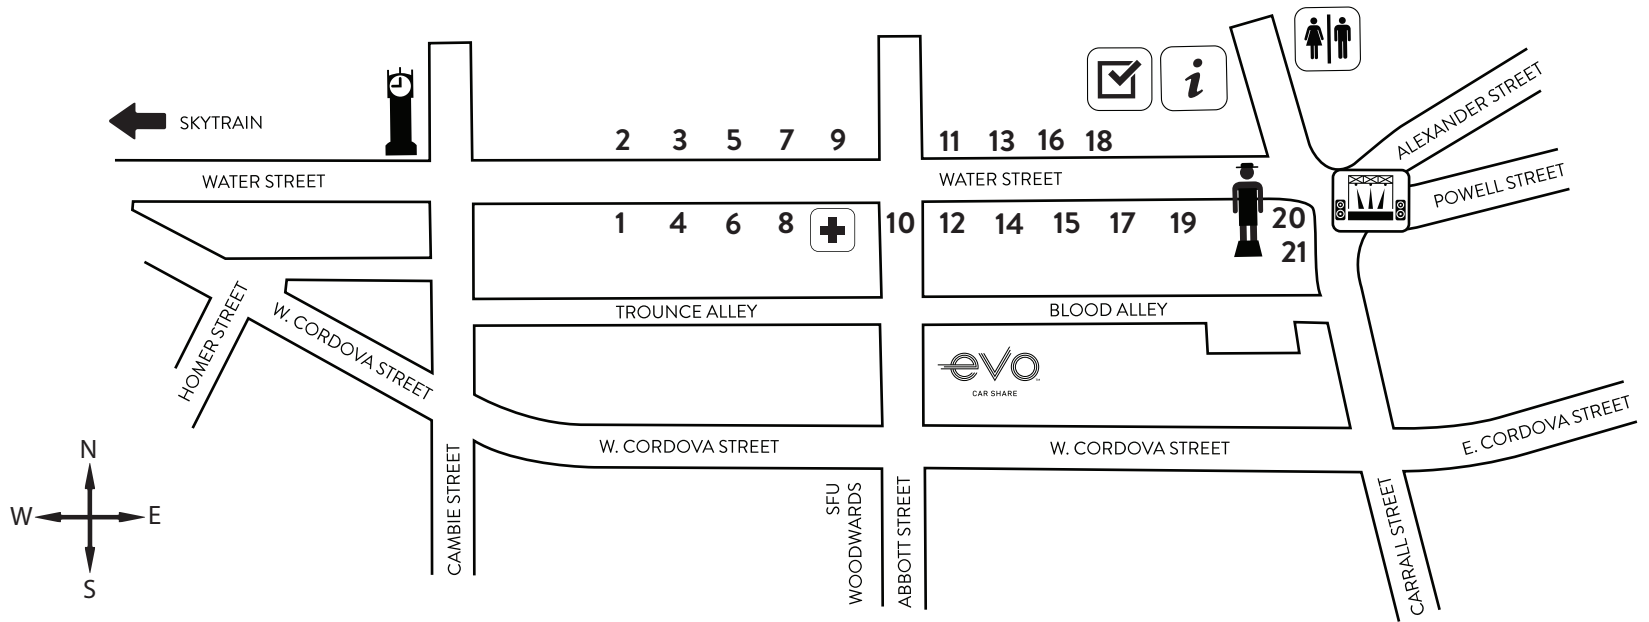

Choir Location Map - Yule Duel 2017

Choir (# of singers)

1. Higher Ground Women's Ensemble (25)
2. Vancouver Pops (15)
3. Real Treble Makers (17)
4. Collage (8)
5. Langara Student Choir (23)
6. Collingwood Warblers (25)
7. Vancouver Gaelic Choir (8)
8. Songcology (25)
9. 50% In French, SVP (6)
10. Los Parranderos de Vancouver (18)
11. Notre Dame Platinum Girls (20)
12. Lakehouse Community Choir (8)
13. Notre Dame Iron Men (20)
14. Zing! Children's Choir (30)
15. UBC Med Choir (20)
16. Choralations (17)
17. Quayside (5)
18. Mulgrave Chamber Choir (30)
19. LCC Ambassadors (12)
20. Sweet Scarlet (6)
21. KPMG Caroling Crew (17)

Location

- 150 Water Street (East of EasyPark)
- 141 Water Street - Kit & Ace
- 139 Water Street - Imperial Furs
- Vancouver Film School (In front of windows)
- 131 Water Street - The Courtyard
- Vancouver Film School (left of Choir 4)
- 131 Water Street - Smart Mouth Cafe
- 110 Water Street - Volunteer HQ
- 111 Water Street - Aveda Institute
- Abbott & Water Street intersection
- 97 Water Street - Inform Interiors
- 66 Water Street - Rain Ultra Club
- 65 Water Street - Fluevog Shoes
- 50 Water Street - Inform Interiors
- 38 Water Street - M0851
- 47 Water Street - Filson
- 18 Water Street - COS
- 21 Water Street - The Packing House
- 12 Water Street - Coffee Bar
- 2 Water Street - Peckinpah
- 203 Carrall Street - 6 Acres (next to Gassy Jack)

Stage

Washroom

Information

Voting Booth

Gassy Jack

Steam Clock

First Aid &
Volunteer HQ
110 Water St.

EVO Valet
Parking